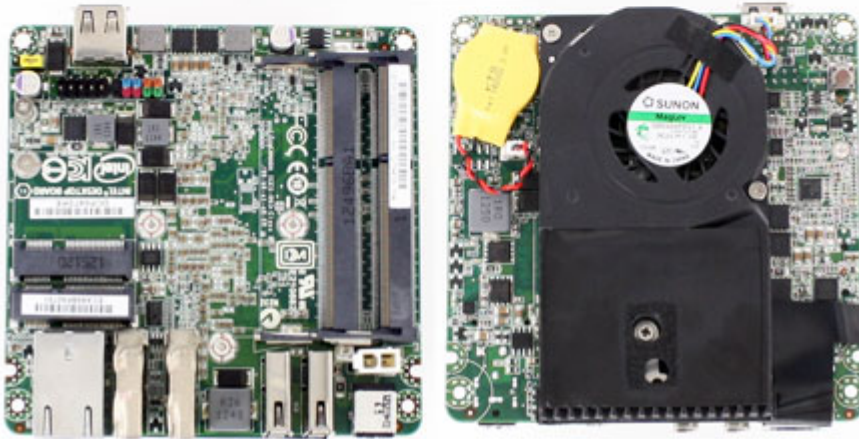

999.00 EUR  
incl. 19% VAT, plus [shipping](#)

- Intel Celeron 847 !
- Intel QS77 Express
- Dual HDMI
- 2x Mini-PCIe

The Next Unit of Computing Board DCP847SKE includes an Intel® Celeron® processor that delivers dual-core performance and stunning visuals.

The board features dual display capability allowing a single PC to power dual monitors and Intel® Gigabit LAN Network Connection for ultra-fast connectivity and quick response rates for data transfer.